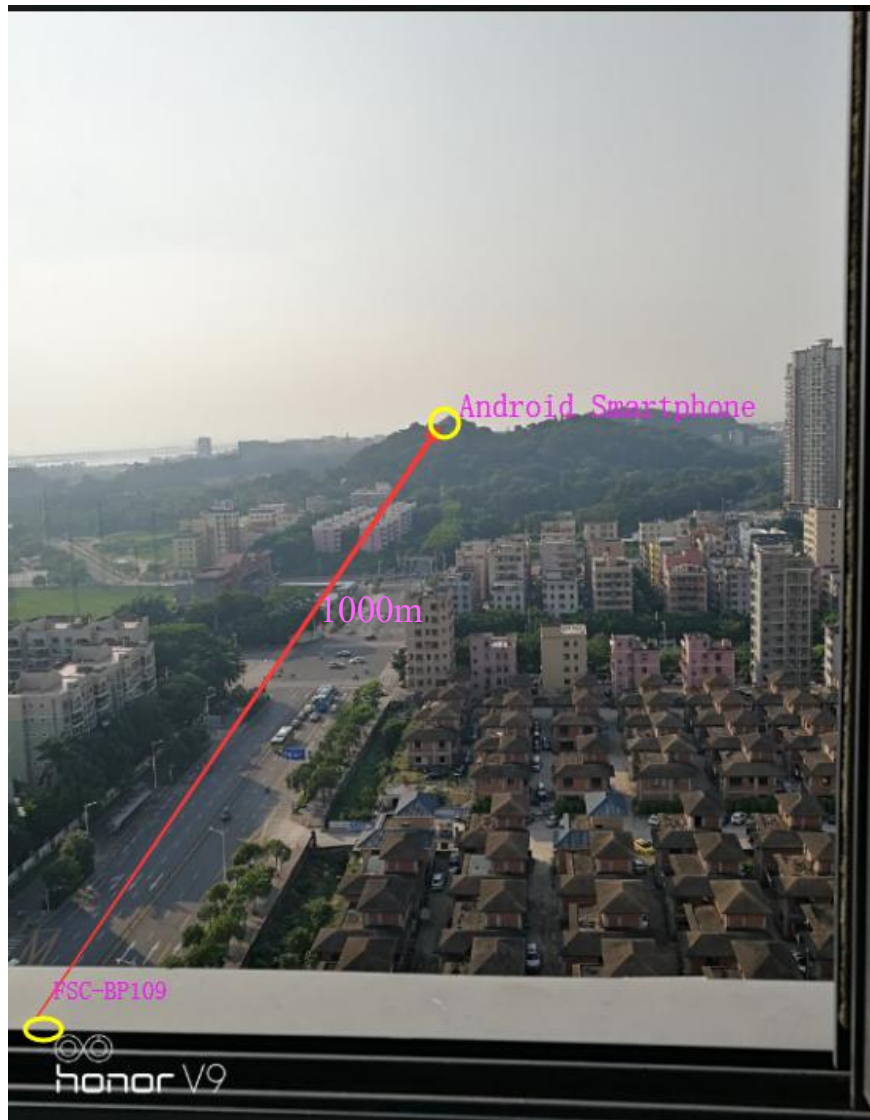

### FeasyBeacon FSC-BP109 Work Distance Test Result:

**IOS System: Brand iPhone 6s Plus Up to 4000M**

**Android System: Brand Smartisan YQ601 Up to 1000M**

## Notice:

1. The actual work distance will vary from different smartphones.
2. The test environment should be no obstacles, in very open space.
3. In order to speed up the test progress, we suggest using our “FeasyBeacon” for configuration. Physical Web and Google Nearby are recommended for beacon notification receiving. If you use other APP, we cannot guaranty the RSSI data’s accuracy.
4. The beacon should be place as height as it can be, for a better work performance (More than 1.5m height is suggested)